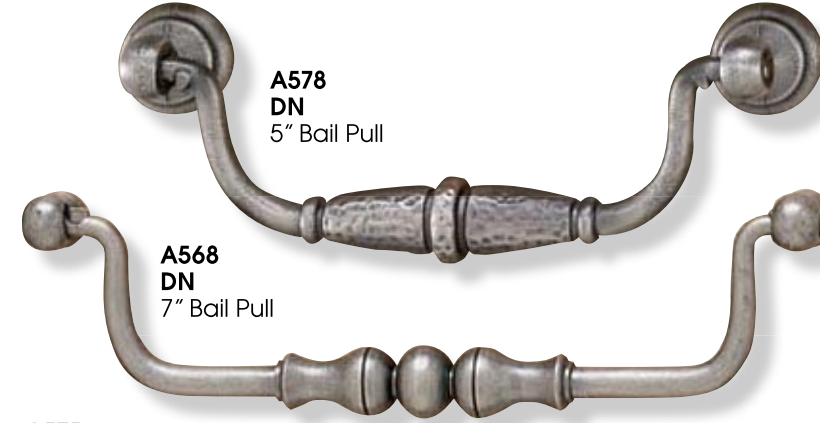

A566  
RST / DN  
1 1/2" Knob

A567  
VBRZ  
4" Bail Pull

A570  
DRKIRN  
5" Pull  
(optional backplate included)

A571  
VBRZ  
5" Pull  
(optional backplate included)

A578  
DN  
5" Bail Pull

A568  
DN  
7" Bail Pull

A580  
DKIRN  
1 3/4" Ring Pull

A564  
DKIRN  
1 1/4" Knob

A572  
AEM  
5" Pull  
(optional backplate included)

A575  
RST  
128 mm Pull

A581  
RST  
64 mm Pull

A576  
DN  
5" Pull

A577  
DKIRN  
5" Pull

A561  
SN  
1 1/4" Knob