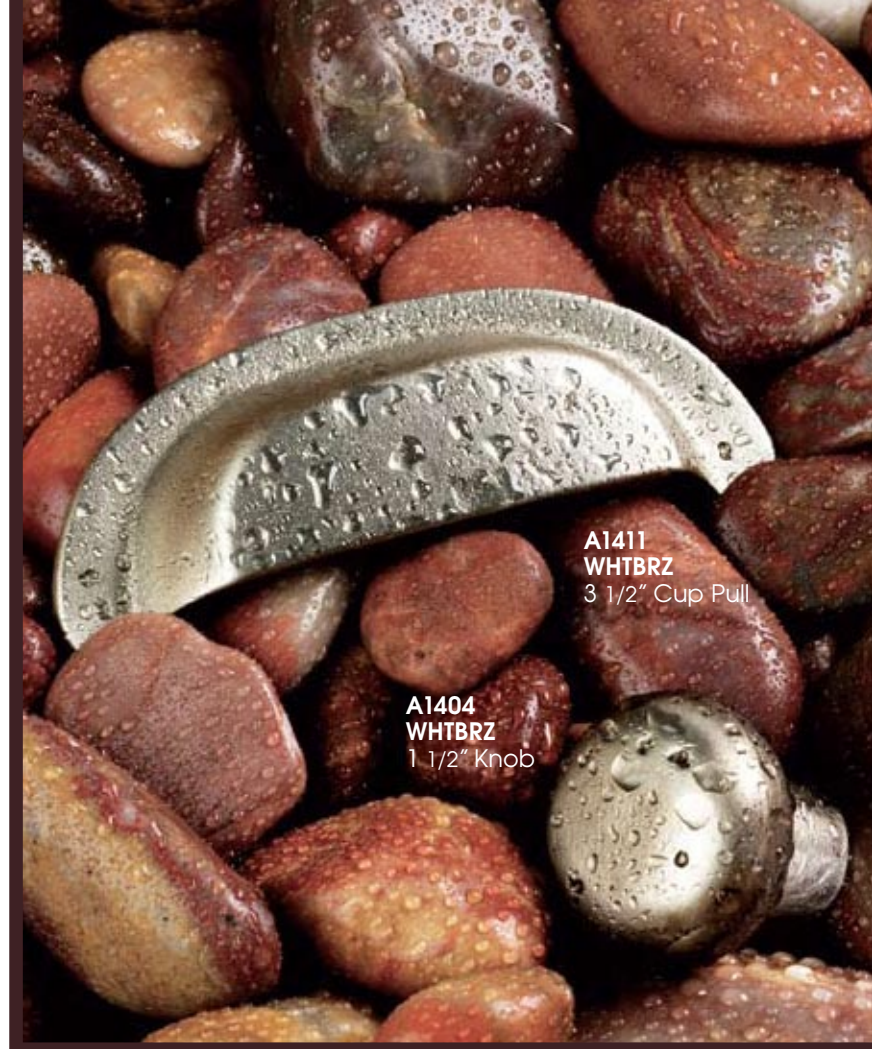

**A814-38**  
1 1/2" Knob  
**A815-38P**  
1 1/2" Backplate

**A1298  
DC**  
128mm Arch Pull

**A1239  
DB**  
96mm Arch Pull

**A708-3  
DBRZ**  
3" Pull

**A708-3  
DI**  
3" Pull

**A1263  
DC**  
3" Cup Pull

**A1263  
DB**  
3" Cup Pull

**A1235  
DI**  
3" Pull

**A713-3  
DBRZ**  
3" Pull

**C855-3  
DI**  
3" Pull  
**C855-35  
DC**  
3 1/2" Pull

**A1411  
WHTBRZ**  
3 1/2" Cup Pull

**A1404  
WHTBRZ**  
1 1/2" Knob